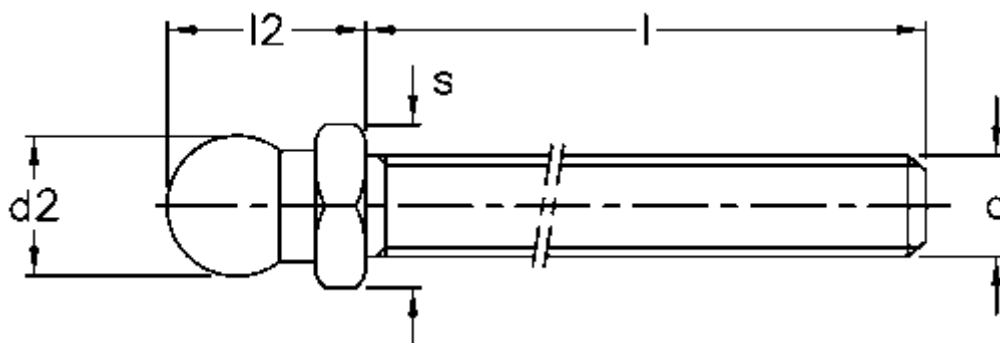

Article number: 2310322641

Description: E+G Threaded stem, SST Stainless steel
SM-SST-24-M16x138

Measures

$d = M16$

$d_2 = 23.9$

$l = 138$

$l_2 = 37$

$s = 24$